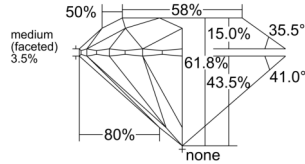

GIA®

FACSIMILE

GIA REPORT 3535984373

Verify this report at GIA.edu

GIA NATURAL DIAMOND DOSSIER®

November 17, 2025
GIA Report Number 3535984373
Shape and Cutting Style ..... Round Brilliant
Measurements ..... 6.22 - 6.25 x 3.86 mm

GRADING RESULTS

Carat Weight ..... 0.92 carat
Color Grade ..... G
Clarity Grade VVS1
Cut Grade ..... Excellent

ADDITIONAL GRADING INFORMATION

Polish ..... Excellent
Symmetry ..... Excellent
Fluorescence ..... Faint
Clarity Characteristics ..... Feather, Cavity
Inscription(s): GIA 3535984373

Scan the QR code to access the Tracr™ provenance data.

GIA.edu

PROPORTIONS

Profile to actual proportions