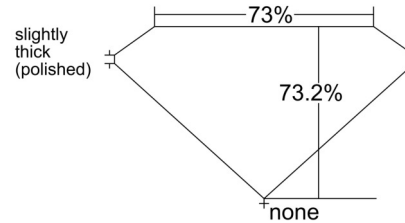

GIA NATURAL DIAMOND GRADING REPORT

April 22, 2026
GIA Report Number 3555091568
Shape and Cutting Style ..... **Square Modified Brilliant**
Measurements ..... 5.79 x 5.72 x 4.19 mm

GRADING RESULTS

Carat Weight ..... 1.15 carat
Color Grade ..... **F**
Clarity Grade **VS2**

ADDITIONAL GRADING INFORMATION

Polish ..... **Excellent**
Symmetry ..... **Very Good**
Fluorescence ..... **None**
Inscription(s): GIA 3555091568

Comments: Clouds, pinpoints, internal graining and surface graining are not shown.

Scan the QR code to access the Tracr™ provenance data.

PROPORTIONS

Profile not to actual proportions