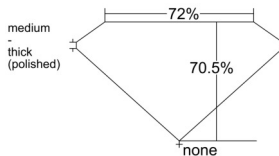

GIA®

FACSIMILE

GIA REPORT 5153580258

Verify this report at GIA.edu

GIA NATURAL DIAMOND DOSSIER®

May 19, 2025
GIA Report Number 5153580258
Shape and Cutting Style ..... Square Modified Brilliant
Measurements ..... 5.09 x 5.02 x 3.54 mm

GRADING RESULTS

Carat Weight ..... 0.80 carat
Color Grade I
Clarity Grade VS1

ADDITIONAL GRADING INFORMATION

Polish ..... Very Good
Symmetry ..... Very Good
Fluorescence ..... None
Clarity Characteristics ..... Cloud, Pinpoint
Inscription(s): GIA 5153580258

PROPORTIONS

Profile not to actual proportions

GRADING SCALES

GIA COLOR SCALE		GIA CLARITY SCALE			
COLORLESS	D	VERY VERY SLIGHTLY INCLUDED	FLAWLESS		
	E		INTERNALLY FLAWLESS		
	F		VVS₁		
	NEAR COLORLESS	G	VERY SLIGHTLY INCLUDED	VVS₂	
		H		VS₁	
		FAINT	I	SLIGHTLY INCLUDED	VS₂
			J		SI₁
			K		SI₂
	LIGHT	L	INCLUDED	I₁	
		M		I₂	
N		I₃			
O					
P					
Q					
R					
S					
T					
U					
V					
W					
X					
Y					
Z