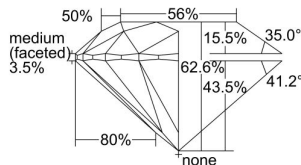

GIA®

FACSIMILE

GIA REPORT 5212884789

Verify this report at GIA.edu

GIA NATURAL DIAMOND DOSSIER®

July 19, 2021
GIA Report Number 5212884789
Shape and Cutting Style ..... Round Brilliant
Measurements ..... 4.38 - 4.40 x 2.75 mm

GRADING RESULTS

Carat Weight ..... 0.32 carat
Color Grade I
Clarity Grade VS2
Cut Grade ..... Excellent

ADDITIONAL GRADING INFORMATION

Polish ..... Excellent
Symmetry ..... Excellent
Fluorescence ..... None
Clarity Characteristics ..... Cloud, Crystal
Inscription(s): GIA 5212884789

PROPORTIONS

Profile to actual proportions

GRADING SCALES

GIA COLOR SCALE	GIA CLARITY SCALE	GIA CUT SCALE	
D	FLAWLESS	EXCELLENT	
E	INTERNALLY FLAWLESS		
F		VVS₁	VERY GOOD
G	VVS₂		
H	VS₁	GOOD	
I	VS₂		
J	SI₁	FAIR	
K	SI₂		
L	I₁	POOR	
M			
N	I₂		
O	I₃		
P			
Q			
R			
S			
T			
U			
V			
W			
X			
Y			
Z