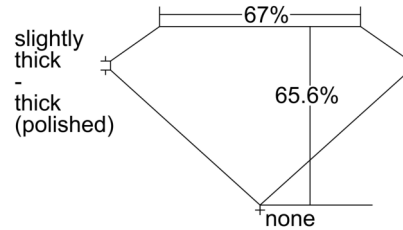

GIA NATURAL DIAMOND GRADING REPORT

December 11, 2024
GIA Report Number 5221064938
Shape and Cutting Style Emerald Cut
Measurements 7.81 x 5.50 x 3.61 mm

GRADING RESULTS

Carat Weight 1.44 carat
Color Grade F
Clarity Grade VVS1

ADDITIONAL GRADING INFORMATION

Polish Very Good
Symmetry Very Good
Fluorescence None
Inscription(s): GIA 5221064938

PROPORTIONS

Profile not to actual proportions

CLARITY CHARACTERISTICS

KEY TO SYMBOLS*

- Feather
- Chip

* Red symbols denote internal characteristics (inclusions). Green or black symbols denote external characteristics (blemishes). Diagram is an approximate representation of the diamond, and symbols shown indicate type, position, and approximate size of clarity characteristics. All clarity characteristics may not be shown. Details of finish are not shown.