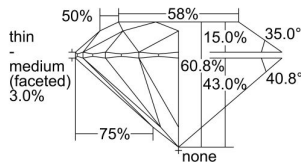

GIA®

FACSIMILE

GIA REPORT 5221539987

Verify this report at GIA.edu

GIA NATURAL DIAMOND DOSSIER®

August 03, 2022
GIA Report Number 5221539987
Shape and Cutting Style ..... Round Brilliant
Measurements ..... 5.27 - 5.30 x 3.21 mm

GRADING RESULTS

Carat Weight ..... 0.54 carat
Color Grade ..... E
Clarity Grade S11
Cut Grade ..... Excellent

ADDITIONAL GRADING INFORMATION

Polish ..... Excellent
Symmetry ..... Excellent
Fluorescence ..... None
Clarity Characteristics..... Cloud, Crystal, Feather
Inscription(s): GIA 5221539987

PROPORTIONS

Profile to actual proportions

GRADING SCALES

GIA COLOR SCALE	GIA CLARITY SCALE	GIA CUT SCALE	
D	FLAWLESS	EXCELLENT	
E	INTERNALLY FLAWLESS		
F		VVS₁	VERY GOOD
G	VVS₂		
H	VS₁	GOOD	
I	VS₂		
J	S1₁	FAIR	
K	S1₂		
L	I₁	POOR	
M	I₂		
N	I₃		
O			
P			
Q			
R			
S			
T			
U			
V			
W			
X			
Y			
Z