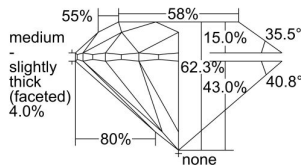

GIA®

FACSIMILE

GIA REPORT 5231236141

Verify this report at GIA.edu

GIA NATURAL DIAMOND DOSSIER®

March 27, 2024
GIA Report Number 5231236141
Shape and Cutting Style ..... Round Brilliant
Measurements ..... 6.14 - 6.17 x 3.84 mm

GRADING RESULTS

Carat Weight ..... 0.90 carat
Color Grade I
Clarity Grade VS1
Cut Grade ..... Excellent

ADDITIONAL GRADING INFORMATION

Polish ..... Excellent
Symmetry ..... Excellent
Fluorescence ..... None
Clarity Characteristics..... Cloud, Crystal, Pinpoint
Inspection(s): GIA 5231236141

PROPORTIONS

Profile to actual proportions

GRADING SCALES

GIA COLOR SCALE	GIA CLARITY SCALE	GIA CUT SCALE	
D	FLAWLESS	EXCELLENT	
E	INTERNALLY FLAWLESS		
F		VVS₁	VERY GOOD
G	VVS₂		
H	VS₁	GOOD	
I	VS₂		
J	SI₁	FAIR	
K	SI₂		
L	I₁	POOR	
M			
N	I₂		
O			
P	I₃		
Q			
R			
S			
T			
U			
V			
W			
X			
Y			
Z