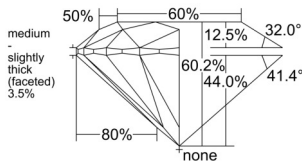

GIA®

FACSIMILE

GIA REPORT 5231601109

Verify this report at GIA.edu

GIA NATURAL DIAMOND DOSSIER®

June 13, 2025
GIA Report Number 5231601109
Shape and Cutting Style ..... Round Brilliant
Measurements ..... 6.26 - 6.29 x 3.78 mm

GRADING RESULTS

Carat Weight ..... 0.90 carat
Color Grade ..... G
Clarity Grade VVS2
Cut Grade ..... Excellent

ADDITIONAL GRADING INFORMATION

Polish ..... Excellent
Symmetry ..... Excellent
Fluorescence ..... Medium Blue
Clarity Characteristics ..... Pinpoint
Inscription(s): GIA 5231601109

PROPORTIONS

Profile to actual proportions

GRADING SCALES

GIA COLOR SCALE	GIA CLARITY SCALE	GIA CUT SCALE	
D	FLAWLESS	EXCELLENT	
E	INTERNALLY FLAWLESS		
F		VVS₁	VERY GOOD
G	VVS₂		
H	VS₁	GOOD	
I	VS₂		
J	SI₁	FAIR	
K	SI₂		
L	I₁	POOR	
M			
N	I₂		
O	I₃		
P			
Q			
R			
S			
T			
U			
V			
W			
X			
Y			
Z