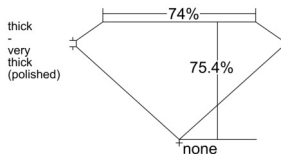

GIA®

FACSIMILE

GIA REPORT 5232587718

Verify this report at GIA.edu

GIA NATURAL DIAMOND DOSSIER®

May 16, 2025
GIA Report Number 5232587718
Shape and Cutting Style ..... Square Modified Brilliant
Measurements ..... 5.35 x 5.25 x 3.96 mm

GRADING RESULTS

Carat Weight ..... 0.97 carat
Color Grade I
Clarity Grade SI1

ADDITIONAL GRADING INFORMATION

Polish ..... Excellent
Symmetry ..... Very Good
Fluorescence ..... Medium Blue
Clarity Characteristics ..... Cloud, Crystal
Inscription(s): GIA 5232587718

PROPORTIONS

Profile not to actual proportions

GRADING SCALES

GIA COLOR SCALE		GIA CLARITY SCALE			
COLORLESS	D	VERY VERY SLIGHTLY INCLUDED	FLAWLESS		
	E		INTERNALLY FLAWLESS		
	F	VERY SLIGHTLY INCLUDED	VVS₁		
	G		VVS₂		
	H		VS₁		
	NEAR COLORLESS	I	SLIGHTLY INCLUDED	VS₂	
		J		SI₁	
		FAINT	K	INCLUDED	SI₂
			L		I₁
			M		I₂
VERT LIGHT	N	LIGHT	I₃		
	O				
	P				
	Q				
	R