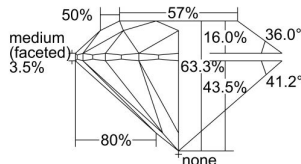

GIA®

FACSIMILE

GIA REPORT 5236130739

Verify this report at gia.edu

GIA DIAMOND DOSSIER®

July 06, 2016
GIA Report Number 5236130739
Shape and Cutting Style ..... Round Brilliant
Measurements ..... 4.68 - 4.71 x 2.97 mm

GRADING RESULTS

Carat Weight ..... 0.40 carat
Color Grade ..... J
Clarity Grade S11
Cut Grade ..... Excellent

ADDITIONAL GRADING INFORMATION

Polish ..... Excellent
Symmetry ..... Excellent
Fluorescence ..... None
Clarity Characteristics ..... Crystal
Inscription(s): GIA 5236130739

PROPORTIONS

Profile to actual proportions

GRADING SCALES

GIA COLOR SCALE

COLORLESS	D
	E
	F
	G
	H
	I
	J
NEAR COLORLESS	K
	L
FAIN	M
	N
	O
	P
VERY LIGHT	Q
	R
	S
	T
	U
	V
	W
	X
	Y
LIGHT	Z

GIA CLARITY SCALE

FLAWLESS	VERY VERY SLIGHTLY INCLUDED	VVS₁	
			VVS₂
INTERNALLY FLAWLESS	VERY SLIGHTLY INCLUDED	VS₁	
		VS₂	
SLIGHTLY INCLUDED	SLIGHTLY INCLUDED	SI₁	
		SI₂	
INCLUDED	INCLUDED	I₁	
		I₂	
		I₃	

GIA CUT SCALE

EXCELLENT	VERY GOOD	GOOD	FAIR	POOR