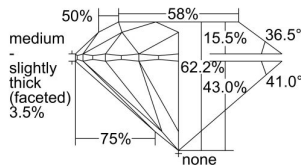

GIA®

FACSIMILE

GIA REPORT 5336789548

Verify this report at GIA.edu

GIA NATURAL DIAMOND DOSSIER®

March 21, 2024
GIA Report Number 5336789548
Shape and Cutting Style ..... Round Brilliant
Measurements ..... 5.05 - 5.09 x 3.16 mm

GRADING RESULTS

Carat Weight ..... 0.50 carat
Color Grade ..... H
Clarity Grade VVS1
Cut Grade ..... Excellent

ADDITIONAL GRADING INFORMATION

Polish ..... Excellent
Symmetry ..... Excellent
Fluorescence ..... Faint
Clarity Characteristics ..... Pinpoint
Inscription(s): GIA 5336789548

PROPORTIONS

Profile to actual proportions

GRADING SCALES

GIA COLOR SCALE	GIA CLARITY SCALE	GIA CUT SCALE	
D	FLAWLESS	EXCELLENT	
E	INTERNALLY FLAWLESS		
F		VVS₁	VERY GOOD
G	VVS₂		
H	VS₁	GOOD	
I	VS₂		
J	SI₁	FAIR	
K	SI₂		
L	I₁	POOR	
M	I₂		
N	I₃		
O			
P			
Q			
R			
S			
T			
U			
V			
W			
X			
Y			
Z