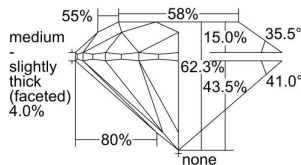

GIA®

FACSIMILE

GIA REPORT 5383281029

Verify this report at GIA.edu

GIA NATURAL DIAMOND DOSSIER®

November 05, 2021
GIA Report Number 5383281029
Shape and Cutting Style ..... Round Brilliant
Measurements ..... 5.91 - 5.92 x 3.69 mm

GRADING RESULTS

Carat Weight ..... 0.80 carat
Color Grade ..... K
Clarity Grade VS1
Cut Grade ..... Excellent

ADDITIONAL GRADING INFORMATION

Polish ..... Excellent
Symmetry ..... Excellent
Fluorescence ..... Faint
Clarity Characteristics..... Crystal, Cloud, Needle
Inspection(s): GIA 5383281029

PROPORTIONS

Profile to actual proportions