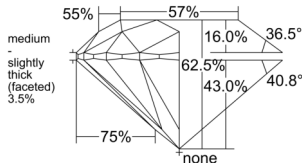

GIA®

FACSIMILE

GIA REPORT 5396314351

Verify this report at GIA.edu

GIA NATURAL DIAMOND DOSSIER®

March 07, 2025
GIA Report Number 5396314351
Shape and Cutting Style ..... Round Brilliant
Measurements ..... 5.64 - 5.68 x 3.54 mm

GRADING RESULTS

Carat Weight ..... 0.70 carat
Color Grade ..... K, Faint Brown
Clarity Grade SI2
Cut Grade ..... Excellent

ADDITIONAL GRADING INFORMATION

Polish ..... Excellent
Symmetry ..... Excellent
Fluorescence ..... Faint
Clarity Characteristics ..... Crystal, Feather
Inscription(s): GIA 5396314351

PROPORTIONS

GRADING SCALES

GIA COLOR SCALE	GIA CLARITY SCALE	GIA CUT SCALE	
D	FLAWLESS	EXCELLENT	
E	INTERNALLY FLAWLESS		
F		VVS₁	VERY GOOD
G	VVS₂		
H	VS₁	GOOD	
I	VS₂		
J	SI₁	FAIR	
K	SI₂		
L	I₁	POOR	
M	I₂		
N	I₃		
O			
P			
Q			
R			
S			
T			
U			
V			
W			
X			
Y			
Z