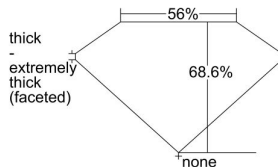

GIA®

FACSIMILE

GIA REPORT 5436774942

Verify this report at GIA.edu

GIA NATURAL DIAMOND DOSSIER®

September 19, 2023
GIA Report Number 5436774942
Shape and Cutting Style ..... Oval Brilliant
Measurements ..... 6.45 x 4.86 x 3.34 mm

GRADING RESULTS

Carat Weight ..... 0.72 carat
Color Grade I
Clarity Grade VS1

ADDITIONAL GRADING INFORMATION

Polish ..... Excellent
Symmetry ..... Very Good
Fluorescence ..... Medium Blue
Clarity Characteristics ..... Feather
Inscription(s): GIA 5436774942

PROPORTIONS

Profile not to actual proportions

GRADING SCALES

GIA COLOR SCALE		GIA CLARITY SCALE	
COLORLESS	D	VERY VERY SLIGHTLY INCLUDED	FLAWLESS
	E		INTERNALLY FLAWLESS
	F		VVS₁
	G		VVS₂
	H		VS₁
	I		VS₂
	J		SI₁
	K		SI₂
	L		I₁
	M		I₂
NEAR COLORLESS	N	SLIGHTLY INCLUDED	I₃
	O		
	P		
	Q		
FAINT	R		
	S		
	T		
	U		
VERY LIGHT	V		
	W		
	X		
	Y		
LIGHT	Z