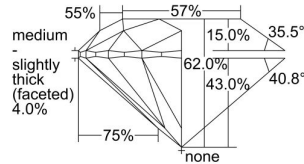

GIA®

FACSIMILE

GIA REPORT 5446731551

Verify this report at GIA.edu

GIA NATURAL DIAMOND DOSSIER®

September 23, 2022
GIA Report Number 5446731551
Shape and Cutting Style ..... Round Brilliant
Measurements ..... 5.40 - 5.43 x 3.35 mm

GRADING RESULTS

Carat Weight ..... 0.60 carat
Color Grade L
Clarity Grade VS1
Cut Grade ..... Excellent

ADDITIONAL GRADING INFORMATION

Polish ..... Excellent
Symmetry ..... Excellent
Fluorescence ..... Faint
Clarity Characteristics ..... Crystal, Needle, Pinpoint
Inscription(s): GIA 5446731551

PROPORTIONS

Profile to actual proportions