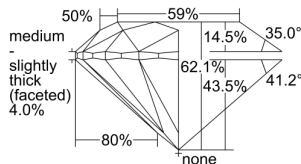

GIA®

FACSIMILE

GIA REPORT 5453041549

Verify this report at GIA.edu

GIA NATURAL DIAMOND DOSSIER®

October 27, 2022
GIA Report Number 5453041549
Shape and Cutting Style ..... Round Brilliant
Measurements ..... 4.76 - 4.78 x 2.96 mm

GRADING RESULTS

Carat Weight ..... 0.41 carat
Color Grade ..... E
Clarity Grade S11
Cut Grade ..... Excellent

ADDITIONAL GRADING INFORMATION

Polish ..... Excellent
Symmetry ..... Excellent
Fluorescence ..... Faint
Clarity Characteristics ..... Feather, Crystal
Inscription(s): GIA 5453041549

PROPORTIONS

Profile to actual proportions