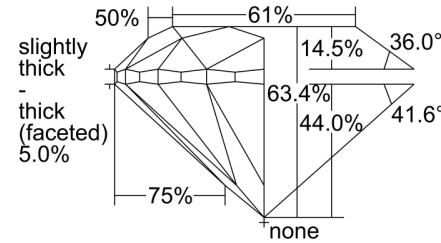

GIA NATURAL DIAMOND GRADING REPORT

January 11, 2023
 GIA Report Number 5453580429
 Shape and Cutting Style Round Brilliant
 Measurements 6.27 - 6.30 x 3.99 mm

GRADING RESULTS

Carat Weight 1.00 carat
 Color Grade H
 Clarity Grade VVS2
 Cut Grade Very Good

ADDITIONAL GRADING INFORMATION

Polish Very Good
 Symmetry Very Good
 Fluorescence None
 Inscription(s): GIA 5453580429

PROPORTIONS

Profile to actual proportions

CLARITY CHARACTERISTICS

KEY TO SYMBOLS*

- ~ Feather
- ^ Natural

* Red symbols denote internal characteristics (inclusions). Green or black symbols denote external characteristics (blemishes). Diagram is an approximate representation of the diamond, and symbols shown indicate type, position, and approximate size of clarity characteristics. All clarity characteristics may not be shown. Details of finish are not shown.