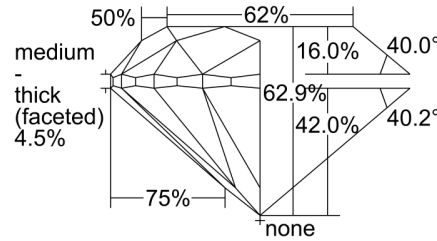

GIA NATURAL DIAMOND GRADING REPORT

November 17, 2022

GIA Report Number 5456210725

Shape and Cutting Style Round Brilliant

Measurements 6.24 - 6.28 x 3.94 mm

GRADING RESULTS

Carat Weight 1.00 carat

Color Grade H

Clarity Grade VS1

Cut Grade Good

ADDITIONAL GRADING INFORMATION

Polish Excellent

Symmetry Very Good

Fluorescence None

Inscription(s): GIA 5456210725

PROPORTIONS

Profile to actual proportions

CLARITY CHARACTERISTICS

KEY TO SYMBOLS*

- Feather
- Pinpoint
- Natural
- Extra Facet

* Red symbols denote internal characteristics (inclusions). Green or black symbols denote external characteristics (blemishes). Diagram is an approximate representation of the diamond, and symbols shown indicate type, position, and approximate size of clarity characteristics. All clarity characteristics may not be shown. Details of finish are not shown.