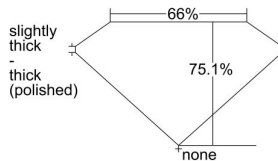

GIA®

FACSIMILE

GIA REPORT 5456483519

Verify this report at GIA.edu

GIA NATURAL DIAMOND DOSSIER®

December 29, 2022
GIA Report Number 5456483519
Shape and Cutting Style ..... Square Modified Brilliant
Measurements ..... 5.01 x 5.00 x 3.76 mm

GRADING RESULTS

Carat Weight ..... 0.82 carat
Color Grade ..... H
Clarity Grade VS1

ADDITIONAL GRADING INFORMATION

Polish ..... Excellent
Symmetry ..... Very Good
Fluorescence ..... None
Clarity Characteristics ..... Feather, Needle, Pinpoint
Inscription(s): GIA 5456483519

PROPORTIONS

Profile not to actual proportions

GRADING SCALES

GIA COLOR SCALE		GIA CLARITY SCALE			
COLORLESS	D	VERY VERY SLIGHTLY INCLUDED	FLAWLESS		
	E		INTERNALLY FLAWLESS		
	F		VVS₁		
	NEAR COLORLESS	G	VVS₂		
		H	VERY SLIGHTLY INCLUDED	VS₁	
		I		VS₂	
		FAINT	J	SLIGHTLY INCLUDED	S₁
			K		S₂
	L		INCLUDED		I₁
	M			I₂	
N	I₃				
VERT LIGHT	O				
	P				
	Q				
	R				
	LIGHT	S			
		T			
U					
V					
W					
X					
Y					
Z