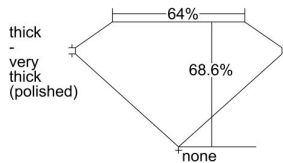

GIA®

FACSIMILE

GIA REPORT 5463563931

Verify this report at GIA.edu

GIA NATURAL DIAMOND DOSSIER®

May 09, 2023
GIA Report Number 5463563931
Shape and Cutting Style ..... Emerald Cut
Measurements ..... 6.53 x 4.52 x 3.10 mm

GRADING RESULTS

Carat Weight ..... 0.90 carat
Color Grade ..... G
Clarity Grade SI2

ADDITIONAL GRADING INFORMATION

Polish ..... Very Good
Symmetry ..... Very Good
Fluorescence ..... Strong Blue
Clarity Characteristics ..... Crystal
Inscription(s): GIA 5463563931

PROPORTIONS

Profile not to actual proportions

GRADING SCALES

GIA COLOR SCALE		GIA CLARITY SCALE			
COLORLESS	D	VERY VERY SLIGHTLY INCLUDED	FLAWLESS		
	E		INTERNALLY FLAWLESS		
	F	VERY SLIGHTLY INCLUDED	VVS₁		
	G		VVS₂		
	H		VS₁		
	NEAR COLORLESS	I	SLIGHTLY INCLUDED	VS₂	
		J		SI₁	
		FAINT	K	INCLUDED	SI₂
			L		I₁
	M		I₂		
VERT LIGHT	N		LIGHT	I₃	
	O				
	P				
	Q				
LIGHT	R				
	S				
	T				
	U				
	V				
	Z