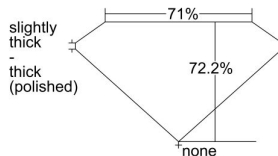

GIA®

FACSIMILE

GIA REPORT 5473680161

Verify this report at GIA.edu

GIA NATURAL DIAMOND DOSSIER®

September 27, 2023
GIA Report Number 5473680161
Shape and Cutting Style ..... Square Modified Brilliant
Measurements ..... 5.43 x 5.19 x 3.75 mm

GRADING RESULTS

Carat Weight ..... 0.90 carat
Color Grade I
Clarity Grade VS1

ADDITIONAL GRADING INFORMATION

Polish ..... Excellent
Symmetry ..... Very Good
Fluorescence ..... None
Clarity Characteristics ..... Crystal, Pinpoint
Inscription(s): GIA 5473680161

PROPORTIONS

Profile not to actual proportions

GRADING SCALES

GIA COLOR SCALE		GIA CLARITY SCALE			
COLORLESS	D	VERY VERY SLIGHTLY INCLUDED	FLAWLESS		
	E		INTERNALLY FLAWLESS		
	F		VS₁		
	NEAR COLORLESS	G	VERY SLIGHTLY INCLUDED	VS₂	
		H		VS₁	
		FAINT	I	SLIGHTLY INCLUDED	VS₂
			J		SI₁
			K		SI₂
	LIGHT	L	INCLUDED	I₁	
		M		I₂	
N		I₃			
O					
P					
Q					
R					
S