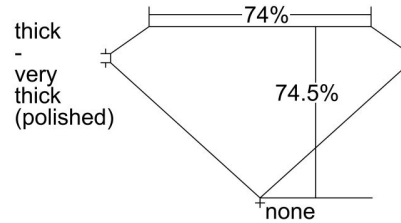

GIA NATURAL DIAMOND GRADING REPORT

September 20, 2023
 GIA Report Number 5476620331
 Shape and Cutting Style Square Modified Brilliant
 Measurements 6.19 x 6.15 x 4.59 mm

GRADING RESULTS

Carat Weight 1.50 carat
 Color Grade I
 Clarity Grade VS1

ADDITIONAL GRADING INFORMATION

Polish Excellent
 Symmetry Very Good
 Fluorescence None
 Inscription(s): GIA 5476620331

PROPORTIONS

Profile not to actual proportions

CLARITY CHARACTERISTICS

KEY TO SYMBOLS*

 Feather

* Red symbols denote internal characteristics (inclusions). Green or black symbols denote external characteristics (blemishes). Diagram is an approximate representation of the diamond, and symbols shown indicate type, position, and approximate size of clarity characteristics. All clarity characteristics may not be shown. Details of finish are not shown.