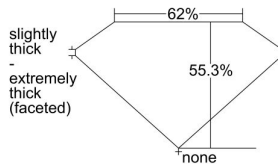

GIA®

FACSIMILE

GIA REPORT 5486732661

Verify this report at GIA.edu

GIA NATURAL DIAMOND DOSSIER®

March 11, 2024
GIA Report Number 5486732661
Shape and Cutting Style ..... Oval Brilliant
Measurements ..... 6.80 x 4.51 x 2.50 mm

GRADING RESULTS

Carat Weight ..... 0.50 carat
Color Grade ..... D
Clarity Grade VS1

ADDITIONAL GRADING INFORMATION

Polish ..... Good
Symmetry ..... Very Good
Fluorescence ..... Medium Blue
Clarity Characteristics ..... Feather, Pinpoint
Inspection(s): GIA 5486732661

PROPORTIONS

Profile not to actual proportions

GRADING SCALES

GIA COLOR SCALE		GIA CLARITY SCALE			
COLORLESS	D	VERY VERY SLIGHTLY INCLUDED	FLAWLESS		
	E		INTERNALLY FLAWLESS		
	F	VERY SLIGHTLY INCLUDED	VS₁		
	G		VS₂		
	H		VS₁		
	NEAR COLORLESS	I	SLIGHTLY INCLUDED	SI₁	
		J		SI₂	
		FAINT	K	INCLUDED	I₁
			L		I₂
			M		I₃
VERT LIGHT	N				
	O				
	P				
	Q				
	R				
	S				
	T				
LIGHT	U				
	V				
	W				
	X				
Y					
Z