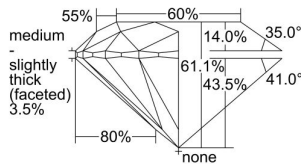

GIA®

FACSIMILE

GIA REPORT 5493873611

Verify this report at GIA.edu

GIA NATURAL DIAMOND DOSSIER®

July 10, 2024
GIA Report Number 5493873611
Shape and Cutting Style ..... Round Brilliant
Measurements ..... 5.26 - 5.28 x 3.22 mm

GRADING RESULTS

Carat Weight ..... 0.55 carat
Color Grade I
Clarity Grade VS1
Cut Grade ..... Excellent

ADDITIONAL GRADING INFORMATION

Polish ..... Excellent
Symmetry ..... Excellent
Fluorescence ..... Faint
Clarity Characteristics..... Crystal, Cloud, Needle, Pinpoint
Inscription(s): GIA 5493873611

PROPORTIONS

Profile to actual proportions

GRADING SCALES

GIA COLOR SCALE	GIA CLARITY SCALE	GIA CUT SCALE	
D	FLAWLESS	EXCELLENT	
E	INTERNALLY FLAWLESS		
F		VVS₁	VERY GOOD
G	VVS₂		
H	VS₁	GOOD	
I	VS₂		
J	SI₁	FAIR	
K	SI₂		
L	I₁	POOR	
M			
N	I₂		
O	I₃		
P			
Q			
R			
S			
T			
U			
V			
W			
X			
Y			
Z