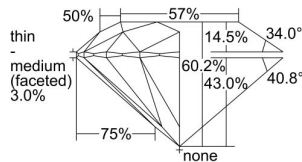

GIA®

FACSIMILE

GIA REPORT 5496245439

Verify this report at GIA.edu

GIA NATURAL DIAMOND DOSSIER®

May 02, 2024
GIA Report Number 5496245439
Shape and Cutting Style ..... Round Brilliant
Measurements ..... 5.85 - 5.89 x 3.54 mm

GRADING RESULTS

Carat Weight ..... 0.73 carat
Color Grade ..... H
Clarity Grade VVS1
Cut Grade ..... Excellent

ADDITIONAL GRADING INFORMATION

Polish ..... Excellent
Symmetry ..... Excellent
Fluorescence ..... Medium Blue
Clarity Characteristics ..... Pinpoint
Inscription(s): GIA 5496245439

PROPORTIONS

Profile to actual proportions