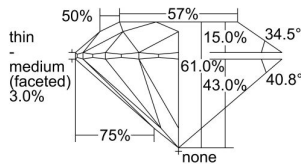

GIA®

FACSIMILE

GIA REPORT 5496490381

Verify this report at GIA.edu

GIA NATURAL DIAMOND DOSSIER®

May 28, 2024
GIA Report Number 5496490381
Shape and Cutting Style ..... Round Brilliant
Measurements ..... 5.74 - 5.79 x 3.52 mm

GRADING RESULTS

Carat Weight ..... 0.71 carat
Color Grade ..... G
Clarity Grade VS2
Cut Grade ..... Excellent

ADDITIONAL GRADING INFORMATION

Polish ..... Excellent
Symmetry ..... Excellent
Fluorescence ..... Medium Blue
Clarity Characteristics ..... Crystal, Cloud, Needle
Inscription(s): GIA 5496490381

PROPORTIONS

Profile to actual proportions

GRADING SCALES

GIA COLOR SCALE	GIA CLARITY SCALE	GIA CUT SCALE	
D	FLAWLESS	EXCELLENT	
E	INTERNALLY FLAWLESS		
F		VVS₁	VERY GOOD
G	VVS₂		
H	VS₁	GOOD	
I	VS₂		
J	SI₁	FAIR	
K	SI₂		
L	I₁	POOR	
M	I₂		
N	I₃		
O			
P			
Q			
R			
S			
T			
U			
V			
W			
X			
Y			
Z