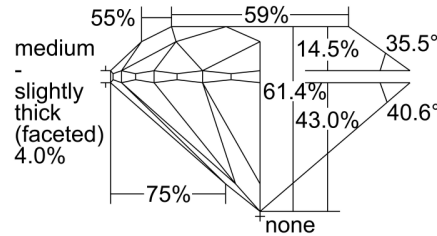

GIA NATURAL DIAMOND GRADING REPORT

July 09, 2024
GIA Report Number 5496861859
Shape and Cutting Style ..... Round Brilliant
Measurements ..... 7.32 - 7.34 x 4.50 mm

GRADING RESULTS

Carat Weight ..... 1.50 carat
Color Grade ..... H
Clarity Grade SI1
Cut Grade ..... Excellent

ADDITIONAL GRADING INFORMATION

Polish ..... Excellent
Symmetry ..... Excellent
Fluorescence ..... None

Inscription(s): GIA 5496861859

Comments: Clouds are not shown. Pinpoints are not shown.

PROPORTIONS

Profile to actual proportions