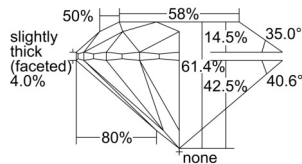

GIA®

FACSIMILE

GIA REPORT 5503074042

Verify this report at GIA.edu

GIA NATURAL DIAMOND DOSSIER®

August 06, 2024
GIA Report Number 5503074042
Shape and Cutting Style ..... Round Brilliant
Measurements ..... 5.06 - 5.09 x 3.12 mm

GRADING RESULTS

Carat Weight ..... 0.50 carat
Color Grade ..... K
Clarity Grade VS2
Cut Grade ..... Excellent

ADDITIONAL GRADING INFORMATION

Polish ..... Excellent
Symmetry ..... Excellent
Fluorescence ..... None
Clarity Characteristics ..... Feather
Inscription(s): GIA 5503074042

PROPORTIONS

Profile to actual proportions

GRADING SCALES

GIA COLOR SCALE	GIA CLARITY SCALE	GIA CUT SCALE	
D	FLAWLESS	EXCELLENT	
E	INTERNALLY FLAWLESS		
F		VVS₁	VERY GOOD
G	VVS₂		
H	VS₁	GOOD	
I	VS₂		
J	SI₁	FAIR	
K	SI₂		
L	I₁	POOR	
M			
N			
O	I₂		
P			
Q			
R	I₃		
S			
T			
U			
V			
W			
X			
Y			
Z