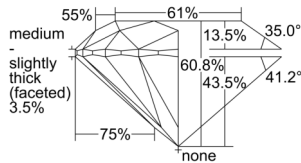

GIA®

FACSIMILE

GIA REPORT 5503763273

Verify this report at GIA.edu

GIA NATURAL DIAMOND DOSSIER®

October 30, 2024
GIA Report Number 5503763273
Shape and Cutting Style ..... Round Brilliant
Measurements ..... 4.82 - 4.83 x 2.93 mm

GRADING RESULTS

Carat Weight ..... 0.42 carat
Color Grade ..... G
Clarity Grade VVS1
Cut Grade ..... Excellent

ADDITIONAL GRADING INFORMATION

Polish ..... Excellent
Symmetry ..... Excellent
Fluorescence ..... None
Clarity Characteristics ..... Pinpoint, Cloud, Feather
Inscription(s): GIA 5503763273

PROPORTIONS

Profile to actual proportions

GRADING SCALES

GIA COLOR SCALE	GIA CLARITY SCALE	GIA CUT SCALE	
D	FLAWLESS	EXCELLENT	
E	INTERNALLY FLAWLESS		
F		VVS₁	VERY GOOD
G	VVS₂		
H	VS₁	GOOD	
I	VS₂		
J	SI₁	FAIR	
K	SI₂		
L	I₁	POOR	
M	I₂		
N	I₃		
O			
P			
Q			
R			
S			
T			
U			
V			
W			
X			
Y			
Z