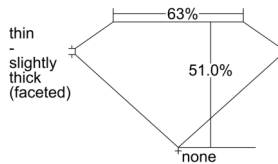

GIA®

FACSIMILE

GIA REPORT 5503882444

Verify this report at GIA.edu

GIA NATURAL DIAMOND DOSSIER®

November 18, 2024
GIA Report Number 5503882444
Shape and Cutting Style ..... Pear Brilliant
Measurements ..... 7.50 x 4.95 x 2.53 mm

GRADING RESULTS

Carat Weight ..... 0.55 carat
Color Grade ..... D
Clarity Grade VVS1

ADDITIONAL GRADING INFORMATION

Polish ..... Excellent
Symmetry ..... Excellent
Fluorescence ..... None
Clarity Characteristics ..... Cavity
Inscription(s): GIA 5503882444

PROPORTIONS

Profile not to actual proportions

GRADING SCALES

GIA COLOR SCALE		GIA CLARITY SCALE			
COLORLESS	D	VERY VERY SLIGHTLY INCLUDED	FLAWLESS		
	E		INTERNALLY FLAWLESS		
	F	VERY SLIGHTLY INCLUDED	VVS₁		
	G		VVS₂		
	H		VS₁		
	NEAR COLORLESS	I	SLIGHTLY INCLUDED	VS₂	
		J		SI₁	
		FAINT	K	INCLUDED	SI₂
			L		I₁
			M		I₂
VERT LIGHT	N	LIGHT	I₃		
	O				
	P				
	Q				
	R