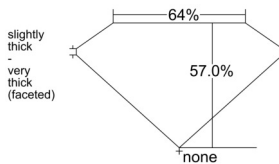

GIA®

FACSIMILE

GIA REPORT 5513736923

Verify this report at GIA.edu

GIA NATURAL DIAMOND DOSSIER®

March 26, 2025
GIA Report Number 5513736923
Shape and Cutting Style ..... Oval Brilliant
Measurements ..... 7.82 x 5.58 x 3.18 mm

GRADING RESULTS

Carat Weight ..... 0.93 carat
Color Grade ..... E
Clarity Grade VS2

ADDITIONAL GRADING INFORMATION

Polish ..... Excellent
Symmetry ..... Very Good
Fluorescence ..... Faint
Clarity Characteristics..... Feather, Crystal
Inscription(s): GIA 5513736923

PROPORTIONS

Profile not to actual proportions

GRADING SCALES

GIA COLOR SCALE		GIA CLARITY SCALE			
COLORLESS	D	VERY VERY SLIGHTLY INCLUDED	FLAWLESS		
	E		INTERNALLY FLAWLESS		
	F		VVS₁		
	NEAR COLORLESS	G	VERY SLIGHTLY INCLUDED	VVS₂	
		H		VS₁	
		FAINT	I	SLIGHTLY INCLUDED	VS₂
			J		SI₁
	K		SI₂		
	VERT LIGHT		L	INCLUDED	I₁
			M		I₂
N			I₃		
O					
P					
Q					
R					
LIGHT	S				
	T				
	U				
	V				
	W				
X					
Y					
Z