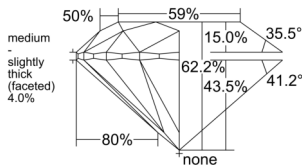

GIA®

FACSIMILE

GIA REPORT 5523106549

Verify this report at GIA.edu

GIA NATURAL DIAMOND DOSSIER®

May 09, 2025
GIA Report Number 5523106549
Shape and Cutting Style ..... Round Brilliant
Measurements ..... 6.15 - 6.17 x 3.83 mm

GRADING RESULTS

Carat Weight ..... 0.90 carat
Color Grade ..... H
Clarity Grade S11
Cut Grade ..... Excellent

ADDITIONAL GRADING INFORMATION

Polish ..... Excellent
Symmetry ..... Excellent
Fluorescence ..... None
Clarity Characteristics ..... Cloud, Feather
Inscription(s): GIA 5523106549

PROPORTIONS

GRADING SCALES

GIA COLOR SCALE	GIA CLARITY SCALE	GIA CUT SCALE	
D	FLAWLESS	EXCELLENT	
E	INTERNALLY FLAWLESS		
F		VVS₁	VERY GOOD
G	VVS₂		
H	VS₁	GOOD	
I	VS₂		
J	S1₁	FAIR	
K	S1₂		
L	I₁	POOR	
M	I₂		
N	I₃		
O			
P			
Q			
R			
S			
T			
U			
V			
W			
X			
Y			
Z