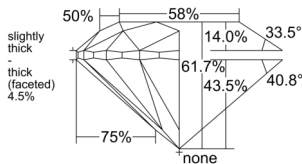

GIA®

FACSIMILE

GIA REPORT 5523145581

Verify this report at GIA.edu

GIA NATURAL DIAMOND DOSSIER®

May 13, 2025
GIA Report Number 5523145581
Shape and Cutting Style ..... Round Brilliant
Measurements ..... 5.91 - 5.94 x 3.66 mm

GRADING RESULTS

Carat Weight ..... 0.80 carat
Color Grade ..... K
Clarity Grade S11
Cut Grade ..... Very Good

ADDITIONAL GRADING INFORMATION

Polish ..... Excellent
Symmetry ..... Excellent
Fluorescence ..... None
Clarity Characteristics ..... Feather, Cloud, Crystal
Inspection(s): GIA 5523145581

PROPORTIONS

GRADING SCALES

GIA COLOR SCALE	GIA CLARITY SCALE	GIA CUT SCALE	
D	FLAWLESS	EXCELLENT	
E	INTERNALLY FLAWLESS		
F		VVS₁	VERY GOOD
G	VVS₂		
H	VS₁	GOOD	
I	VS₂		
J	S1₁	FAIR	
K	S1₂		
L	I₁	POOR	
M	I₂		
N	I₃		
O			
P			
Q			
R			
S			
T			
U			
V			
W			
X			
Y			
Z