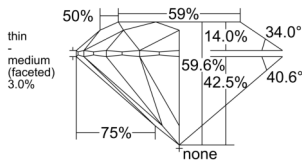

GIA®

FACSIMILE

GIA REPORT 5523186754

Verify this report at GIA.edu

GIA NATURAL DIAMOND DOSSIER®

June 05, 2025
GIA Report Number 5523186754
Shape and Cutting Style ..... Round Brilliant
Measurements ..... 6.21 - 6.25 x 3.72 mm

GRADING RESULTS

Carat Weight ..... 0.88 carat
Color Grade ..... E
Clarity Grade VS2
Cut Grade ..... Excellent

ADDITIONAL GRADING INFORMATION

Polish ..... Excellent
Symmetry ..... Excellent
Fluorescence ..... Strong Blue
Clarity Characteristics ..... Crystal, Feather
Inscription(s): GIA 5523186754

PROPORTIONS

Profile to actual proportions

GRADING SCALES

GIA COLOR SCALE

COLOURLESS	D
	E
	F
	G
	H
	I
	J
NEAR COLOURLESS	K
	L
FAIN	M
	N
	O
	P
	Q
VERY LIGHT	R
	S
	T
	U
	V
	W
	X
	Y
LIGHT	Z

GIA CLARITY SCALE

FLAWLESS	VERY VERY SLIGHTLY INCLUDED	VS₁	VS₂	VS₂	SL₁	SL₂	I₁	I₂	I₃	
										FLAWLESS
INTERNALLY FLAWLESS	VERY SLIGHTLY INCLUDED									

GIA CUT SCALE

EXCELLENT
VERY GOOD
GOOD
FAIR
POOR