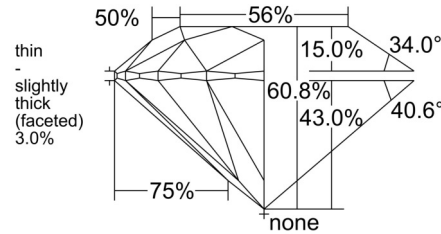

GIA NATURAL DIAMOND GRADING REPORT

July 11, 2025  
 GIA Report Number ..... 5523772758  
 Shape and Cutting Style ..... Round Brilliant  
 Measurements ..... 6.87 - 6.89 x 4.18 mm

GRADING RESULTS

Carat Weight ..... 1.20 carat  
 Color Grade ..... J  
 Clarity Grade ..... VVS2  
 Cut Grade ..... Excellent

Scan the QR code to access the Tracr™ provenance data.

PROPORTIONS

Profile to actual proportions

CLARITY CHARACTERISTICS

KEY TO SYMBOLS\*

-  Cloud
-  Needle
-  Feather
-  Indented Natural

\* Red symbols denote internal characteristics (inclusions). Green or black symbols denote external characteristics (blemishes). Diagram is an approximate representation of the diamond, and symbols shown indicate type, position, and approximate size of clarity characteristics. All clarity characteristics may not be shown. Details of finish are not shown.