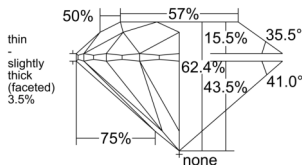

GIA®

FACSIMILE

GIA REPORT 5526392578

Verify this report at GIA.edu

GIA NATURAL DIAMOND DOSSIER®

June 05, 2025
GIA Report Number 5526392578
Shape and Cutting Style ..... Round Brilliant
Measurements ..... 5.10 - 5.14 x 3.20 mm

GRADING RESULTS

Carat Weight ..... 0.51 carat
Color Grade ..... F
Clarity Grade S11
Cut Grade ..... Excellent

ADDITIONAL GRADING INFORMATION

Polish ..... Excellent
Symmetry ..... Excellent
Fluorescence ..... None
Clarity Characteristics ..... Feather, Crystal
Inscription(s): GIA 5526392578

PROPORTIONS

GRADING SCALES

GIA COLOR SCALE	GIA CLARITY SCALE	GIA CUT SCALE	
D	FLAWLESS	EXCELLENT	
E	INTERNALLY FLAWLESS		
F		VVS₁	VERY GOOD
G	VVS₂		
H	VS₁	GOOD	
I	VS₂		
J	S1₁	FAIR	
K	S1₂		
L	I₁	POOR	
M	I₂		
N	I₃		
O			
P			
Q			
R			
S			
T			
U			
V			
W			
X			
Y			
Z