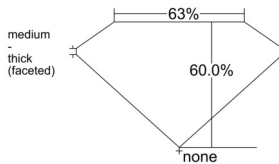

GIA®

FACSIMILE

GIA REPORT 5526604142

Verify this report at GIA.edu

GIA NATURAL DIAMOND DOSSIER®

June 25, 2025
GIA Report Number 5526604142
Shape and Cutting Style ..... Oval Brilliant
Measurements ..... 6.41 x 4.57 x 2.74 mm

GRADING RESULTS

Carat Weight ..... 0.50 carat
Color Grade ..... J
Clarity Grade S11

ADDITIONAL GRADING INFORMATION

Polish ..... Very Good
Symmetry ..... Very Good
Fluorescence ..... Medium Blue
Clarity Characteristics ..... Feather, Crystal
Inscription(s): GIA 5526604142

PROPORTIONS

Profile not to actual proportions

GRADING SCALES

GIA COLOR SCALE		GIA CLARITY SCALE			
COLORLESS	D	VERY VERY SLIGHTLY INCLUDED	FLAWLESS		
	E		INTERNALLY FLAWLESS		
	F		VVS₁		
	NEAR COLORLESS	G	VERY SLIGHTLY INCLUDED	VVS₂	
		H		VS₁	
		FANT	I	SLIGHTLY INCLUDED	VS₂
			J		S1₁
	LIGHT	K	INCLUDED	S1₂	
		L		I₁	
		M		I₂	
VERY LIGHT		N	INCLUDED	I₃	
		O			
		P			
		Q			
		R