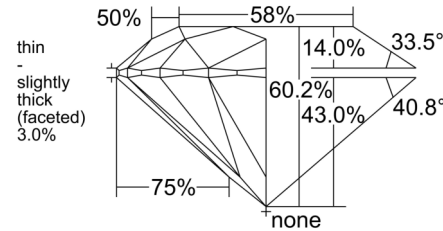

GIA REPORT
5526713482

Verify this report at GIA.edu

FACSIMILE

This is a digital representation of the original GIA Report. This representation might not be accepted in lieu of the original GIA Report in certain circumstances. The original GIA Report includes certain security features which are not reproducible on this facsimile.

GIA NATURAL DIAMOND GRADING REPORT

July 07, 2025
GIA Report Number 5526713482
Shape and Cutting Style ..... Round Brilliant
Measurements ..... 6.88 - 6.92 x 4.15 mm

GRADING RESULTS

Carat Weight ..... 1.20 carat
Color Grade ..... J
Clarity Grade SI1
Cut Grade ..... Excellent

ADDITIONAL GRADING INFORMATION

Polish ..... Excellent
Symmetry ..... Excellent
Fluorescence ..... None

Inscription(s): GIA 5526713482

Comments: Additional clouds are not shown. Pinpoints are not shown.

PROPORTIONS

Profile to actual proportions