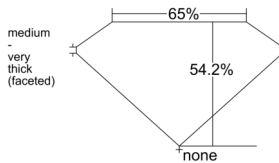

GIA®

FACSIMILE

GIA REPORT 5533428312

Verify this report at GIA.edu

GIA NATURAL DIAMOND DOSSIER®

September 16, 2025
GIA Report Number 5533428312
Shape and Cutting Style ..... Oval Brilliant
Measurements ..... 7.30 x 4.77 x 2.58 mm

GRADING RESULTS

Carat Weight ..... 0.60 carat
Color Grade ..... G
Clarity Grade VS1

ADDITIONAL GRADING INFORMATION

Polish ..... Excellent
Symmetry ..... Very Good
Fluorescence ..... None
Clarity Characteristics ..... Feather, Pinpoint
Inscription(s): GIA 5533428312

PROPORTIONS

Profile not to actual proportions

GRADING SCALES

GIA COLOR SCALE		GIA CLARITY SCALE	
COLORLESS	D	VERY VERY SLIGHTLY INCLUDED	FLAWLESS
	E		INTERNALLY FLAWLESS
	F		VVS₁
	G		VVS₂
	H		VS₁
	I		VS₂
	J		SI₁
	K		SI₂
	L		I₁
	M		I₂
NEAR COLORLESS	N	SLIGHTLY INCLUDED	I₃
	O		
	P		
	Q		
FAINT	R	INCLUDED	
	S		
	T		
	U		
VERT LIGHT	V		
	W		
	X		
	Y		
LIGHT	Z