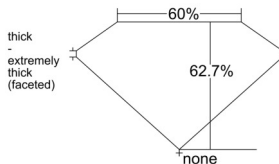

GIA®

FACSIMILE

GIA REPORT 5533445258

Verify this report at GIA.edu

GIA NATURAL DIAMOND DOSSIER®

October 06, 2025
GIA Report Number 5533445258
Shape and Cutting Style ..... Pear Brilliant
Measurements ..... 8.48 x 5.32 x 3.33 mm

GRADING RESULTS

Carat Weight ..... 0.92 carat
Color Grade ..... G
Clarity Grade SI1

ADDITIONAL GRADING INFORMATION

Polish ..... Very Good
Symmetry ..... Very Good
Fluorescence ..... None
Clarity Characteristics ..... Twinning Wisp
Inscription(s): GIA 5533445258

Scan the QR code to access the Tracr™ provenance data.

GIA.edu

PROPORTIONS

Profile not to actual proportions