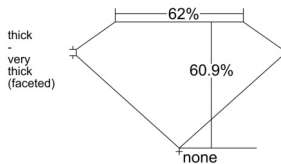

GIA®

FACSIMILE

GIA REPORT 5533873132

Verify this report at GIA.edu

GIA NATURAL DIAMOND DOSSIER®

November 03, 2025
GIA Report Number 5533873132
Shape and Cutting Style ..... Pear Brilliant
Measurements ..... 7.47 x 4.32 x 2.63 mm

GRADING RESULTS

Carat Weight ..... 0.51 carat
Color Grade ..... H
Clarity Grade SI1

ADDITIONAL GRADING INFORMATION

Polish ..... Excellent
Symmetry ..... Excellent
Fluorescence ..... None
Clarity Characteristics ..... Crystal
Inscription(s): GIA 5533873132

PROPORTIONS

Profile not to actual proportions

GRADING SCALES

GIA COLOR SCALE		GIA CLARITY SCALE		
COLORLESS	D	VERY VERY SLIGHTLY INCLUDED	FLAWLESS	
	E		INTERNALLY FLAWLESS	
	F		VVS₁	
	NEAR COLORLESS	G	VERY SLIGHTLY INCLUDED	VVS₂
		H		VS₁
		I	SLIGHTLY INCLUDED	VS₂
		J		SI₁
		K		SI₂
	FAINT	L	INCLUDED	I₁
		M		I₂
N		I₃		
VERT LIGHT		O	LIGHT	
		P		
		Q		
		R		
		S		
	T			
	U			
LIGHT	V			
	W			
	X			
	Y			
	Z