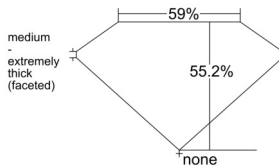

GIA®

FACSIMILE

GIA REPORT 5533914254

Verify this report at GIA.edu

GIA NATURAL DIAMOND DOSSIER®

November 07, 2025
GIA Report Number 5533914254
Shape and Cutting Style ..... Pear Brilliant
Measurements ..... 8.24 x 5.21 x 2.87 mm

GRADING RESULTS

Carat Weight ..... 0.74 carat
Color Grade ..... K
Clarity Grade VS1

ADDITIONAL GRADING INFORMATION

Polish ..... Very Good
Symmetry ..... Very Good
Fluorescence ..... Medium Blue
Clarity Characteristics ..... Feather
Inscription(s): GIA 5533914254

Scan the QR code to access the Tracr™ provenance data.

GIA.edu

PROPORTIONS

Profile not to actual proportions