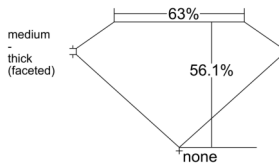

GIA®

FACSIMILE

GIA REPORT 5536059143

Verify this report at GIA.edu

GIA NATURAL DIAMOND DOSSIER®

August 07, 2025
GIA Report Number 5536059143
Shape and Cutting Style ..... Oval Brilliant
Measurements ..... 6.55 x 4.60 x 2.58 mm

GRADING RESULTS

Carat Weight ..... 0.50 carat
Color Grade ..... H
Clarity Grade VS1

ADDITIONAL GRADING INFORMATION

Polish ..... Very Good
Symmetry ..... Very Good
Fluorescence ..... None
Clarity Characteristics ..... Cloud, Pinpoint, Indented Natural
Inscription(s): GIA 5536059143

PROPORTIONS

Profile not to actual proportions

GRADING SCALES

GIA COLOR SCALE		GIA CLARITY SCALE		
COLORLESS	D	VERY VERY SLIGHTLY INCLUDED	FLAWLESS	
	E		INTERNALLY FLAWLESS	
	F		VVS₁	
	NEAR COLORLESS	G	VVS₂	
		H	VERY SLIGHTLY INCLUDED	VS₁
		I		VS₂
		J	SLIGHTLY INCLUDED	S₁
	K	S₂		
	L	INCLUDED		I₁
	M		I₂	
N	I₃			
FAINT	O			
	P			
	Q			
	R			
	S			
	T			
VERT LIGHT	U			
	V			
	W			
	X			
LIGHT	Y			
	Z