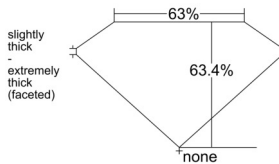

GIA®

FACSIMILE

GIA REPORT 5536168923

Verify this report at GIA.edu

GIA NATURAL DIAMOND DOSSIER®

August 19, 2025
GIA Report Number 5536168923
Shape and Cutting Style ..... Oval Brilliant
Measurements ..... 7.03 x 4.95 x 3.14 mm

GRADING RESULTS

Carat Weight ..... 0.70 carat
Color Grade ..... E
Clarity Grade VS1

ADDITIONAL GRADING INFORMATION

Polish ..... Very Good
Symmetry ..... Very Good
Fluorescence ..... Strong Blue
Clarity Characteristics ..... Feather, Pinpoint
Inscription(s): GIA 5536168923

PROPORTIONS

Profile not to actual proportions

GRADING SCALES

GIA COLOR SCALE		GIA CLARITY SCALE			
COLORLESS	D	VERY VERY SLIGHTLY INCLUDED	FLAWLESS		
	E		INTERNALLY FLAWLESS		
	F	VERY SLIGHTLY INCLUDED	VS₁		
	G		VS₂		
	H		VS₁		
	NEAR COLORLESS	I	SLIGHTLY INCLUDED	VS₂	
		J		SI₁	
		FAINT	K	INCLUDED	SI₂
			L		I₁
			M		I₂
VERT LIGHT	N	LIGHT	I₃		
	O				
	P				
	Q				
	R