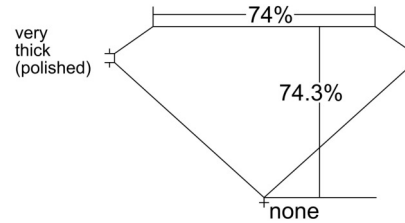

GIA NATURAL DIAMOND GRADING REPORT

October 02, 2025
 GIA Report Number 5536536586
 Shape and Cutting Style Square Modified Brilliant
 Measurements 5.49 x 5.33 x 3.96 mm

GRADING RESULTS

Carat Weight 1.00 carat
 Color Grade F
 Clarity Grade SI1

ADDITIONAL GRADING INFORMATION

Polish Excellent
 Symmetry Very Good
 Fluorescence None
 Inscription(s): GIA 5536536586

Comments: Additional clouds are not shown. Pinpoints are not shown.

PROPORTIONS

Profile not to actual proportions

CLARITY CHARACTERISTICS

KEY TO SYMBOLS*

- Knot
- Crystal
- Cloud
- Feather
- Needle
- Indented Natural

* Red symbols denote internal characteristics (inclusions). Green or black symbols denote external characteristics (blemishes). Diagram is an approximate representation of the diamond, and symbols shown indicate type, position, and approximate size of clarity characteristics. All clarity characteristics may not be shown. Details of finish are not shown.