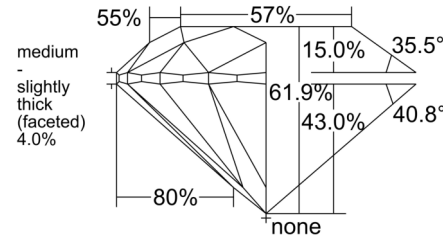

GIA NATURAL DIAMOND GRADING REPORT

November 07, 2025

GIA Report Number 5536913031

Shape and Cutting Style Round Brilliant

Measurements 6.39 - 6.42 x 3.97 mm

GRADING RESULTS

Carat Weight 1.00 carat

Color Grade F

Additional clouds are not shown.

PROPORTIONS

Profile to actual proportions

CLARITY CHARACTERISTICS

KEY TO SYMBOLS*

- Cloud
- Pinpoint
- Needle
- Feather

* Red symbols denote internal characteristics (inclusions). Green or black symbols denote external characteristics (blemishes). Diagram is an approximate representation of the diamond, and symbols shown indicate type, position, and approximate size of clarity characteristics. All clarity characteristics may not be shown. Details of finish are not shown.