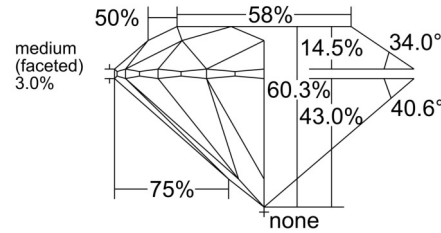

GIA NATURAL DIAMOND GRADING REPORT

March 25, 2026

GIA Report Number 5543882624

Shape and Cutting Style Round Brilliant

Measurements 6.91 - 6.94 x 4.18 mm

GRADING RESULTS

Carat Weight 1.22 carat

Color Grade D

Clarity Grade VVS2

Cut Grade Excellent

ADDITIONAL GRADING INFORMATION

Polish Excellent

Symmetry Excellent

Fluorescence Strong Blue

Inscription(s): GIA 5543882624

Comments: Additional pinpoints are not shown.

PROPORTIONS

Profile to actual proportions

CLARITY CHARACTERISTICS

KEY TO SYMBOLS*

- Pinpoint

* Red symbols denote internal characteristics (inclusions). Green or black symbols denote external characteristics (blemishes). Diagram is an approximate representation of the diamond, and symbols shown indicate type, position, and approximate size of clarity characteristics. All clarity characteristics may not be shown. Details of finish are not shown.