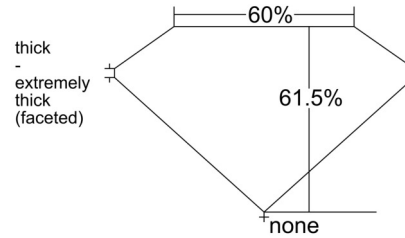

GIA NATURAL DIAMOND GRADING REPORT

December 01, 2025
 GIA Report Number 5546118847
 Shape and Cutting Style Oval Brilliant
 Measurements 7.91 x 5.58 x 3.43 mm

GRADING RESULTS

Carat Weight 1.00 carat
 Color Grade E
 Clarity Grade VVS2

ADDITIONAL GRADING INFORMATION

Polish Very Good
 Symmetry Good
 Fluorescence None
 Inscription(s): GIA 5546118847
 Comments: Additional pinpoints are not shown.

PROPORTIONS

Profile not to actual proportions

CLARITY CHARACTERISTICS

KEY TO SYMBOLS*

- Cloud
- Natural
- Pinpoint
- Feather
- Indented Natural

* Red symbols denote internal characteristics (inclusions). Green or black symbols denote external characteristics (blemishes). Diagram is an approximate representation of the diamond, and symbols shown indicate type, position, and approximate size of clarity characteristics. All clarity characteristics may not be shown. Details of finish are not shown.