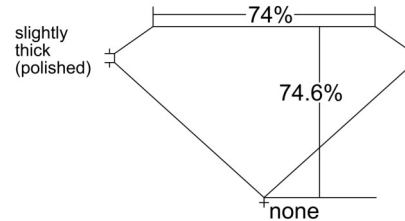

GIA NATURAL DIAMOND GRADING REPORT

February 11, 2026
 GIA Report Number 5546612429
 Shape and Cutting Style Square Modified Brilliant
 Measurements 9.59 x 9.59 x 7.15 mm

GRADING RESULTS

Carat Weight 5.29 carat
 Color Grade K
 Clarity Grade VS2

ADDITIONAL GRADING INFORMATION

Polish Very Good
 Symmetry Excellent
 Fluorescence None
 Inscription(s): GIA 5546612429

Comments: Clouds, pinpoints and surface graining are not shown.

PROPORTIONS

Profile not to actual proportions

CLARITY CHARACTERISTICS

KEY TO SYMBOLS*

- Feather
- Crystal
- Cavity
- Needle

* Red symbols denote internal characteristics (inclusions). Green or black symbols denote external characteristics (blemishes). Diagram is an approximate representation of the diamond, and symbols shown indicate type, position, and approximate size of clarity characteristics. All clarity characteristics may not be shown. Details of finish are not shown.