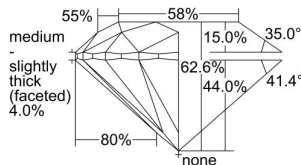

GIA®

FACSIMILE

GIA REPORT 6212193944

Verify this report at gia.edu

GIA DIAMOND DOSSIER®

November 24, 2015
GIA Report Number 6212193944
Shape and Cutting Style ..... Round Brilliant
Measurements ..... 4.69 - 4.72 x 2.95 mm

GRADING RESULTS

Carat Weight ..... 0.40 carat
Color Grade ..... K
Clarity Grade S11
Cut Grade ..... Excellent

ADDITIONAL GRADING INFORMATION

Polish ..... Excellent
Symmetry ..... Excellent
Fluorescence ..... None
Clarity Characteristics ..... Crystal, Cloud
Inscription(s): GIA 6212193944

PROPORTIONS

Profile to actual proportions

GRADING SCALES

GIA COLOR SCALE	GIA CLARITY SCALE	GIA CUT SCALE	
D	FLAWLESS	EXCELLENT	
E	INTERNALLY FLAWLESS		
F		VVS₁	VERY GOOD
G	VVS₂		
H	VS₁	GOOD	
I	VS₂		
J	S1₁	FAIR	
K	S1₂		
L	I₁	POOR	
M	I₂		
N	I₃		
O			
P			
Q			
R			
S			
T			
U			
V			
W			
X			
Y			
Z